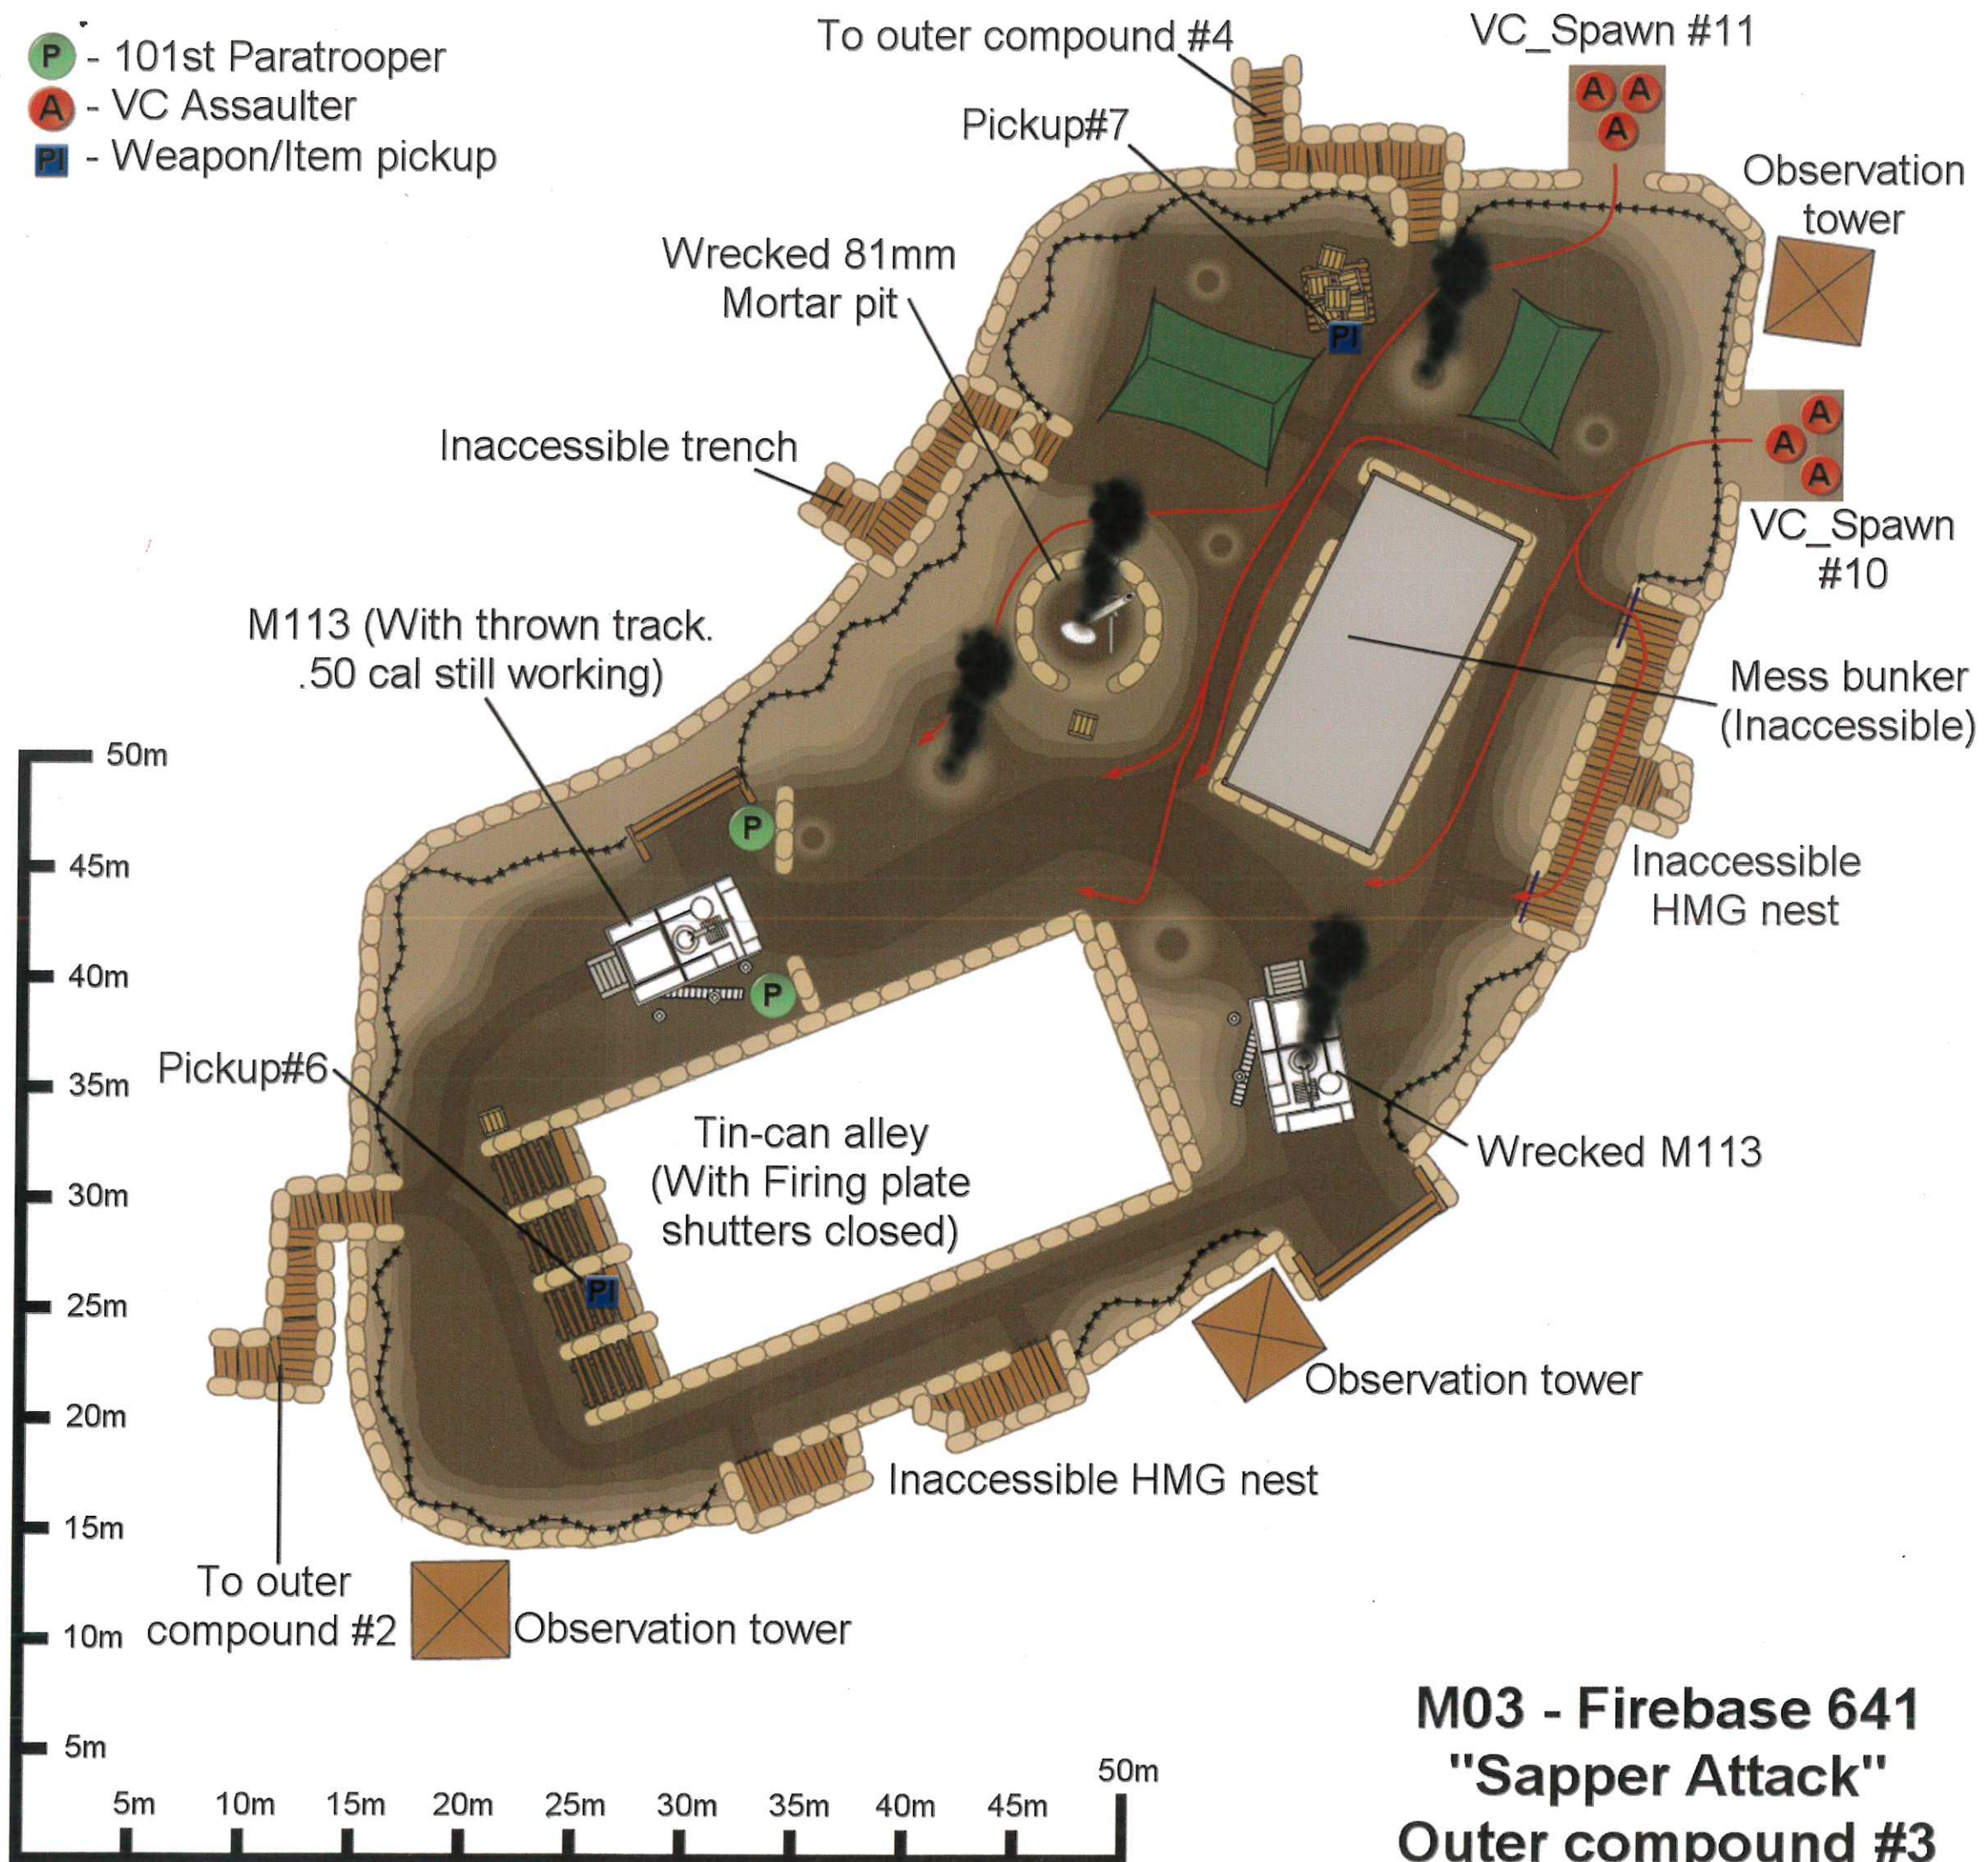

**M03 - FIREBASE 641**  
**"Sapper Attack"**  
**Outer compound #1**

- S - VC Sapper
- A - VC Assaulter
- 1 - Cherry
- 2 - Ragman
- 3 - Motown
- 4 - Poncho
- - Weapon/Item pickup

# M03 - FIREBASE 641 "Sapper Attack" Inner Compound

# M03 - Firebase 641 "Sapper Attack" Outer compound #2

- P - 101st Paratrooper
- A - VC Assaulter
- PI - Weapon/Item pickup

**M03 - Firebase 641  
 "Sapper Attack"  
 Outer compound #3**