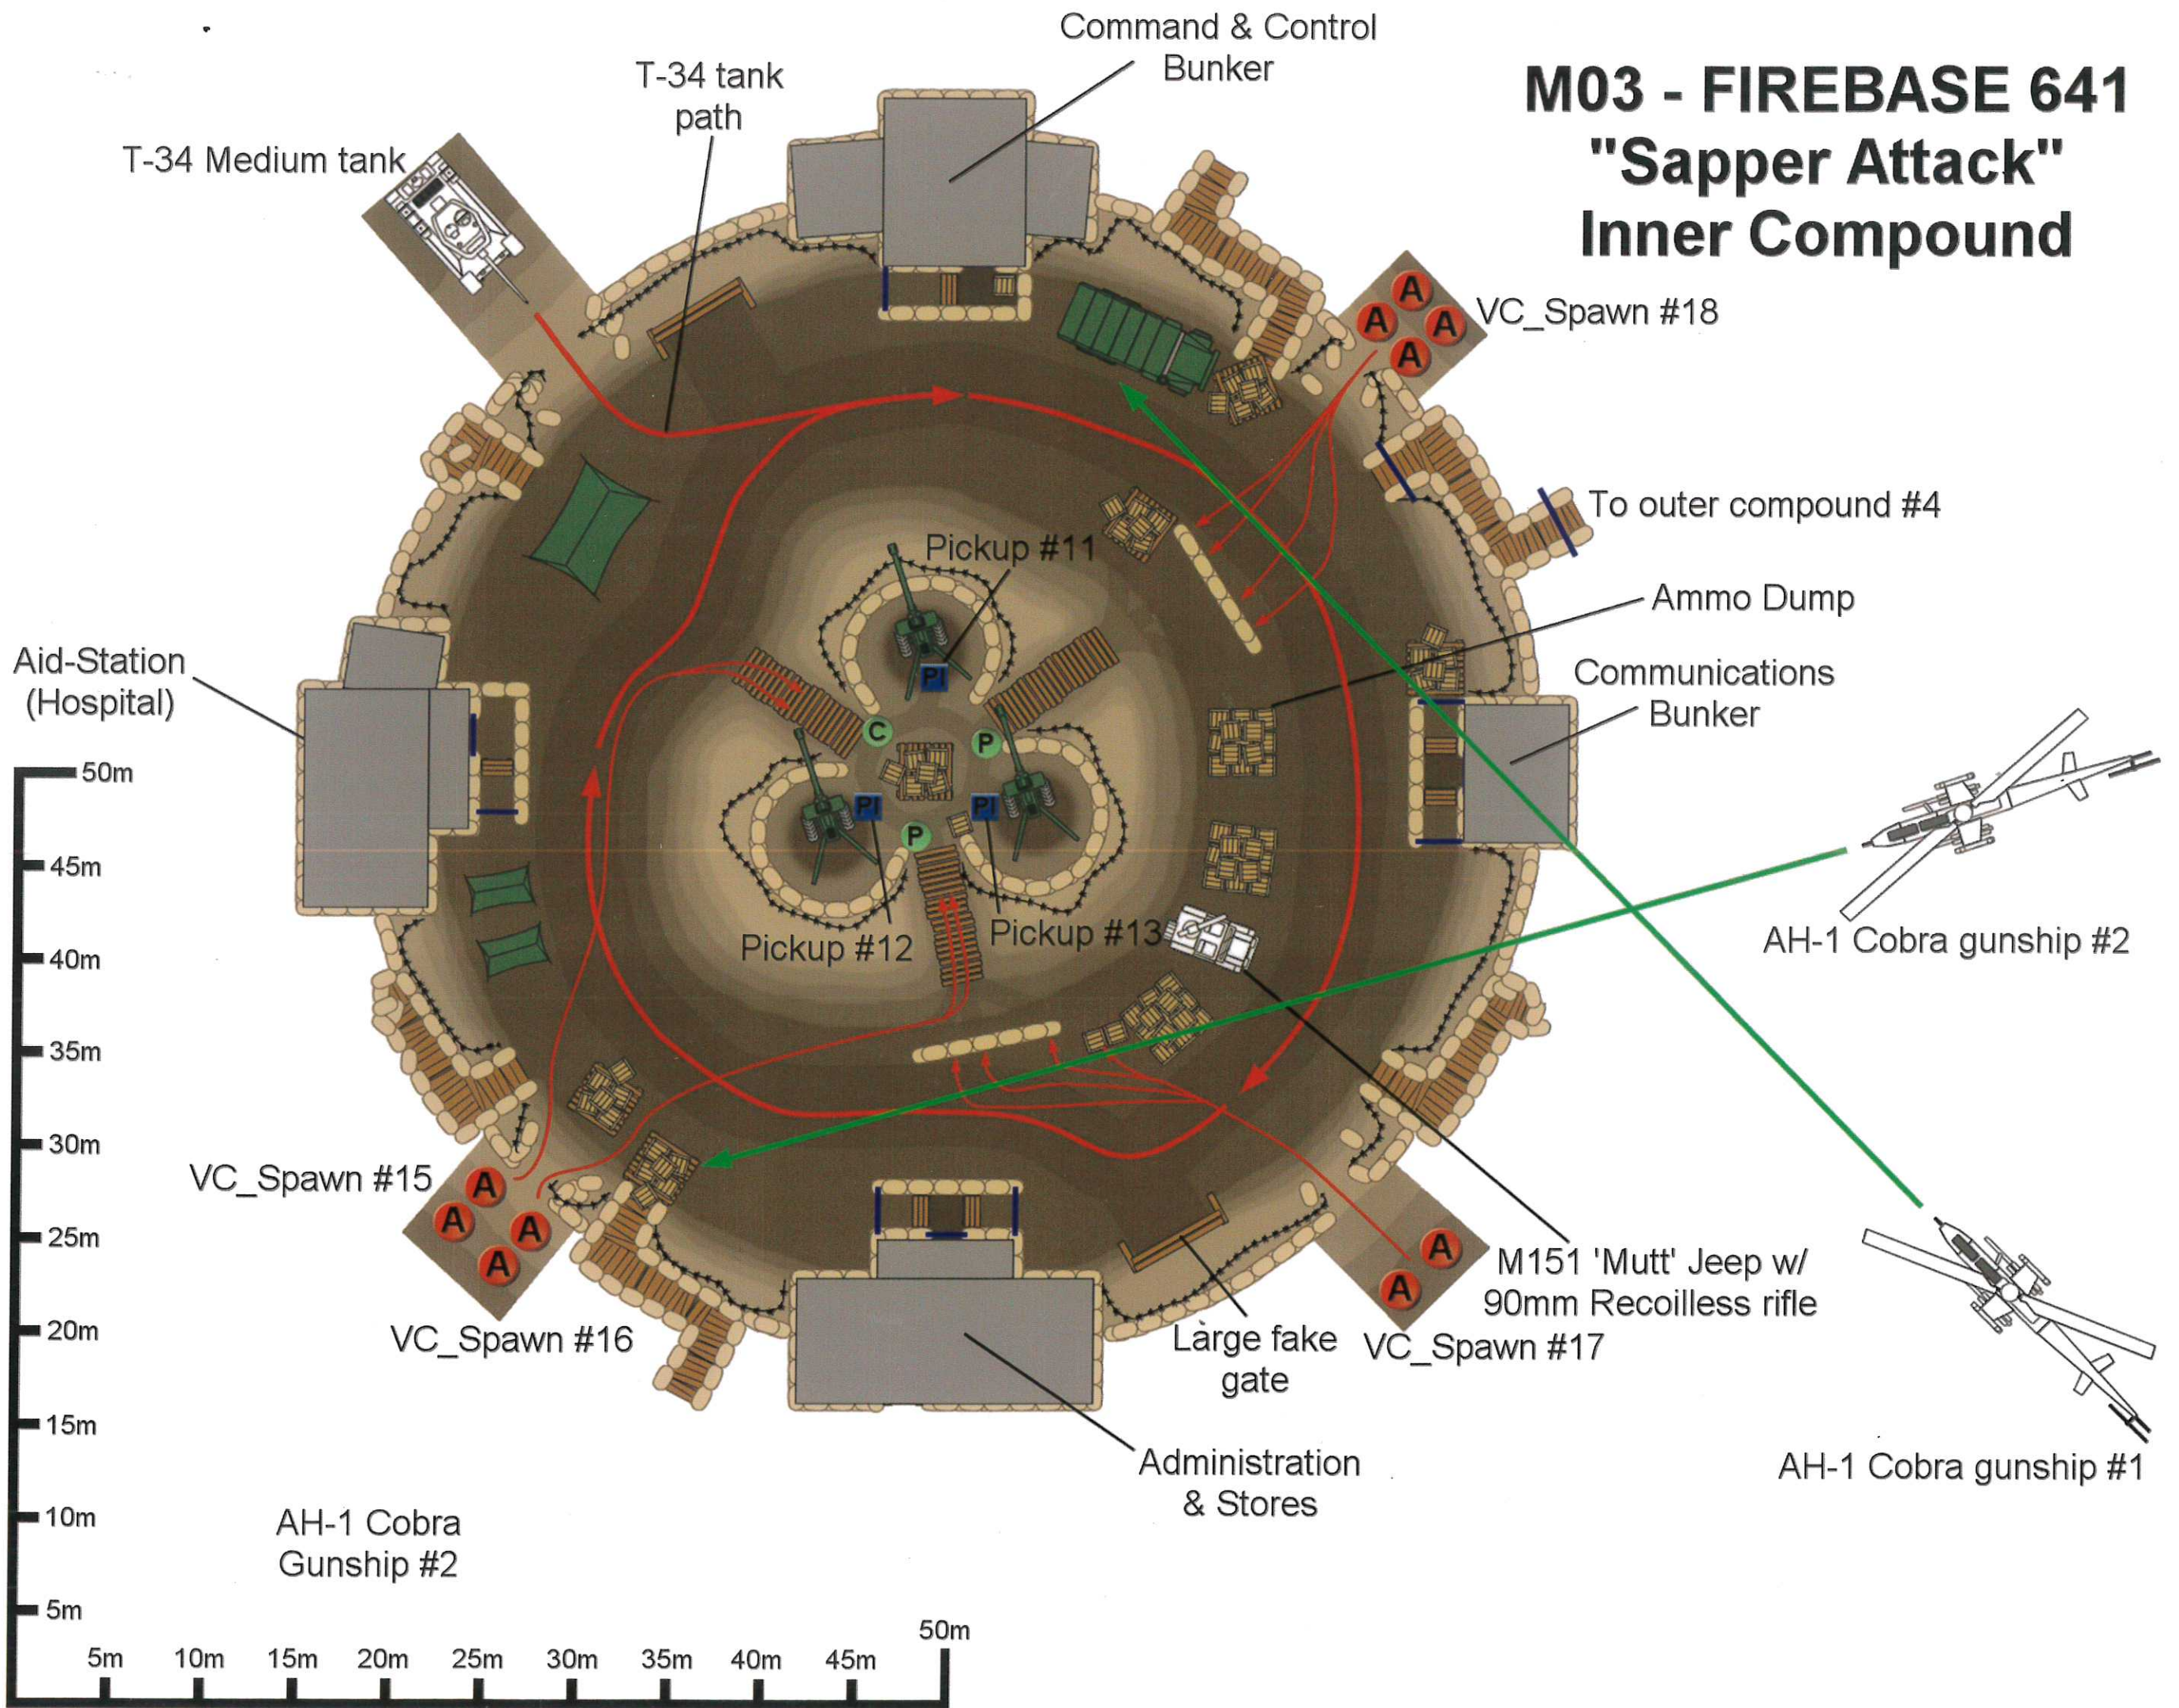

**M03 - FIREBASE 641**  
**"Sapper Attack"**  
**Outer compound #1**

- S - VC Sapper
- A - VC Assaulter
- 1 - Cherry
- 2 - Ragman
- 3 - Motown
- 4 - Poncho
- - Weapon/Item pickup

# M03 - FIREBASE 641 "Sapper Attack" Inner Compound

# M03 - Firebase 641 "Sapper Attack" Outer compound #2

- P - 101st Paratrooper
- A - VC Assaulter
- PI - Weapon/Item pickup

**M03 - Firebase 641  
 "Sapper Attack"  
 Outer compound #3**