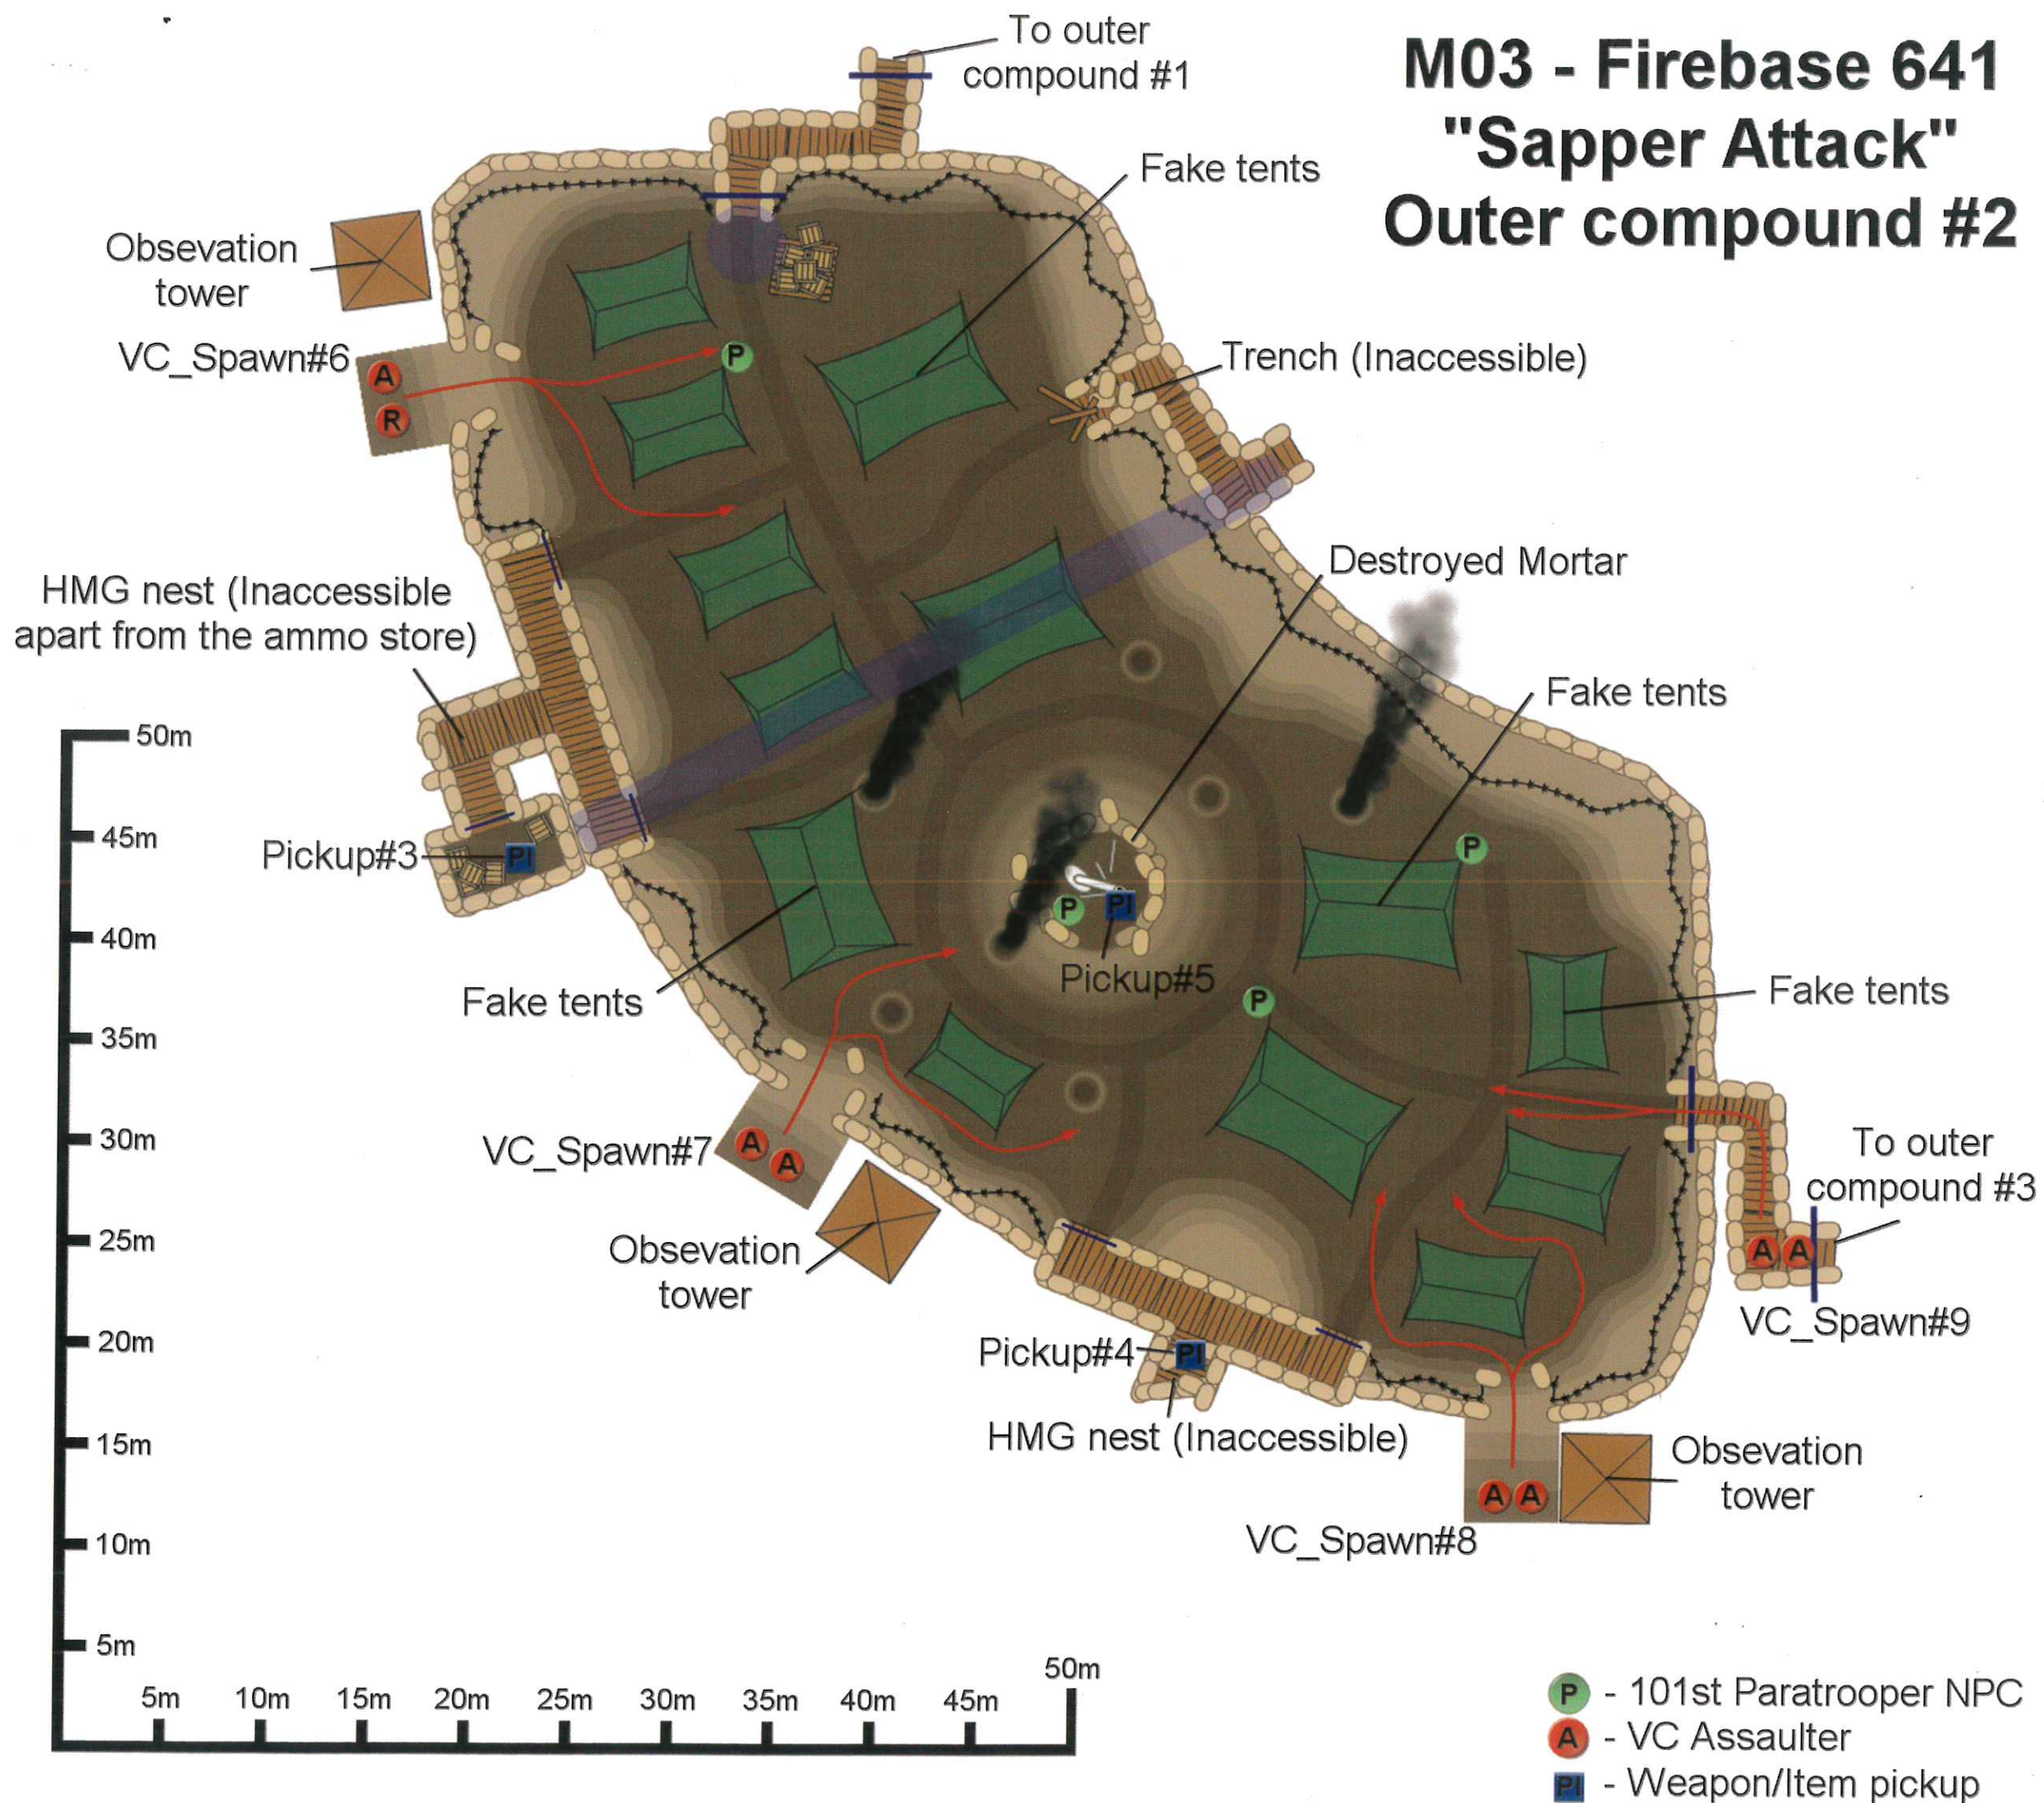

**M03 - FIREBASE 641**  
**"Sapper Attack"**  
**Outer compound #1**

- S - VC Sapper
- A - VC Assaulter
- 1 - Cherry
- 2 - Ragman
- 3 - Motown
- 4 - Poncho
- - Weapon/Item pickup

# M03 - FIREBASE 641 "Sapper Attack" Inner Compound

# M03 - Firebase 641 "Sapper Attack" Outer compound #2

- P - 101st Paratrooper
- A - VC Assaulter
- PI - Weapon/Item pickup

**M03 - Firebase 641  
 "Sapper Attack"  
 Outer compound #3**