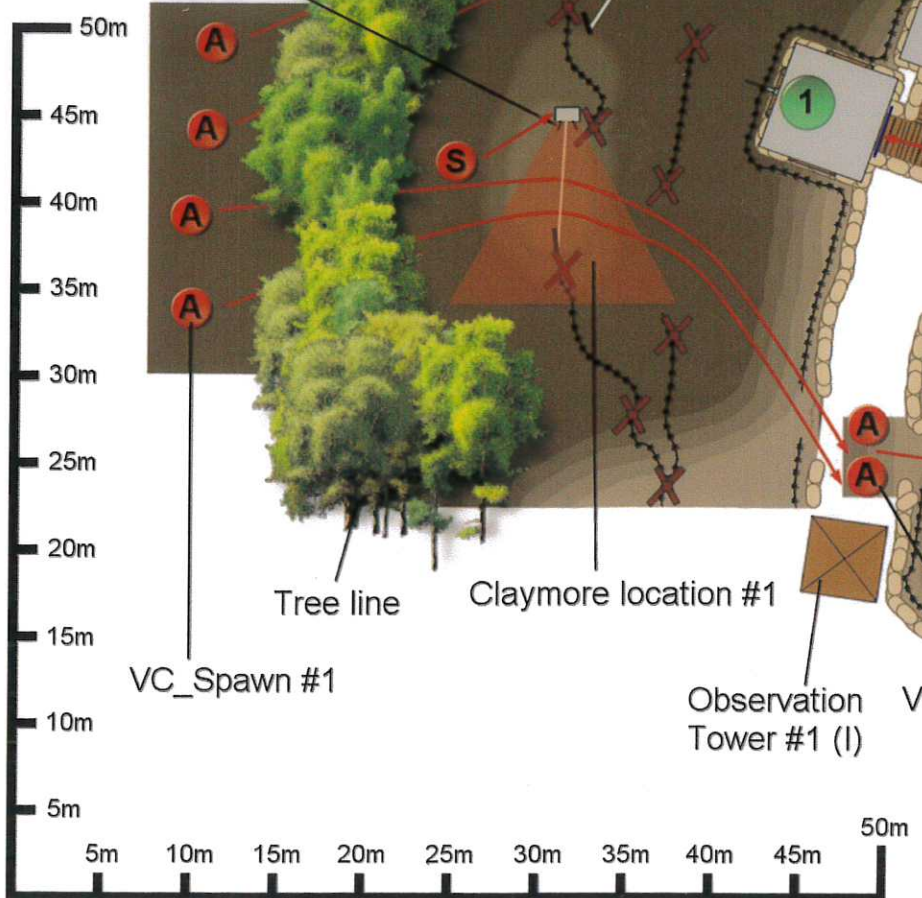

**M03 - FIREBASE 641**  
**"Sapper Attack"**  
**Outer compound #1**

- S - VC Sapper
- A - VC Assaulter
- 1 - Cherry
- 2 - Ragman
- 3 - Motown
- 4 - Poncho
- - Weapon/Item pickup

# M03 - FIREBASE 641 "Sapper Attack" Inner Compound

# M03 - Firebase 641 "Sapper Attack" Outer compound #2

- P - 101st Paratrooper
- A - VC Assaulter
- PI - Weapon/Item pickup

**M03 - Firebase 641  
 "Sapper Attack"  
 Outer compound #3**